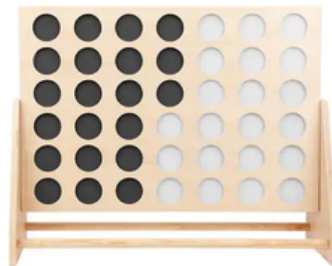

Lawn Games

Light Up Letters

For a personalised quote please contact us:

Pop Up Event Co

www.popupevent.co

07 5593 5012

**POP UP
EVENT CO.**