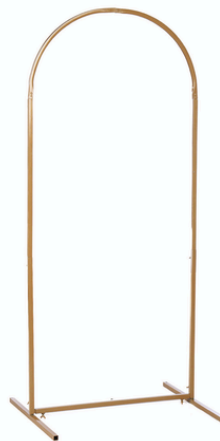

White Circular Mesh Arbour
\$130

Double Ring Gold Arbour
\$130

Gold Arch Arbour
\$130

White Arch Arbour
\$130

White Hexagon Arbour
\$130

Square Gold Arbour
\$130

Dark Timber
Triangle Arbour
\$150

Natural Timber Arbour
\$150