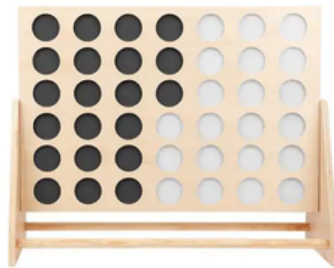

Assorted
White Cushions
\$5ea

Assorted
Pink Cushions
\$5ea

Assorted
Blue Cushions
\$5ea

Assorted
Beige Cushions
\$5ea

Assorted
Green Cushions
\$5ea

Assorted Throws
\$5ea

Rugs and Aisle Runners

Jute Aisle Runner - 4m
\$55

White metal easel
\$45

Timber easel
\$45

Artist Easel
\$45

Black Easel
\$45

Custom signage available, please contact us for a quote

Lawn Games

Light Up Letters

For a personalised quote please contact us: